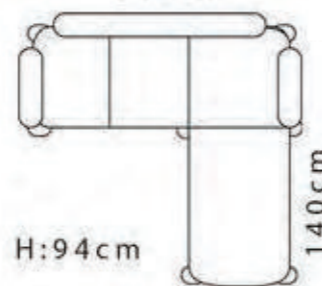

3 Str:106 pcs
2 Str:130 pcs
1 Str:150 pcs

279

DIMENSIONS

	TRIPLE	DOUBLE	SINGLE
With	80 cm	80 cm	80 cm
Length	210 cm	150 cm	90 cm
Height	83 cm	83 cm	83 cm
Bed Size	100x180 cm	100x120 cm	100x55 cm

3 Str:120 pcs
2 Str:168 pcs
1 Str:175 pcs

3 Str:106 pcs
2 Str:135 pcs
1 Str:150 pcs

280

DIMENSIONS
246 cm

70 set

56 set

281

DIMENSIONS
220cm

H:94cm

140cm

80 set

60 set

282

DIMENSIONS
266cm

H:94cm

140cm

65 set

50 set

283

DIMENSIONS
246cm

H:94cm

140cm

70 set

56 set

80 set