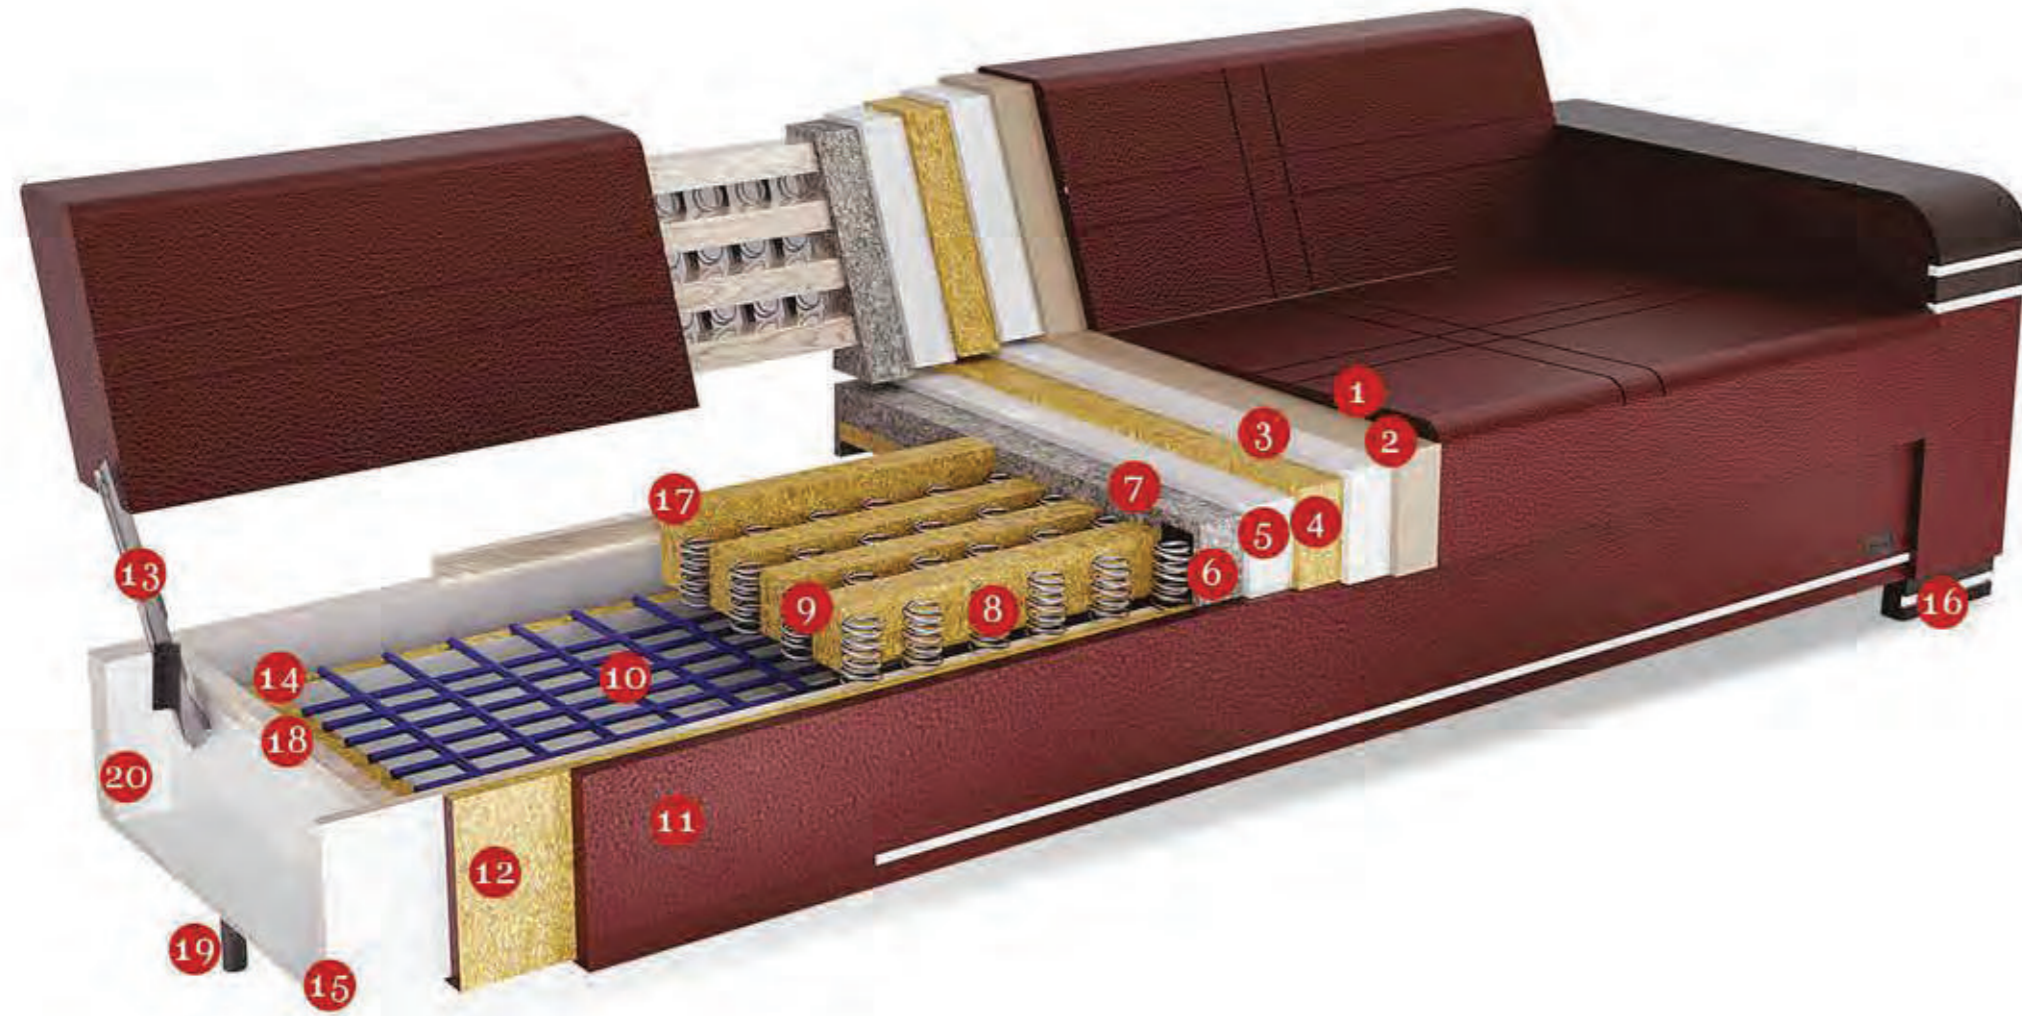

150 pcs

135 pcs

DIMENSIONS

TRIPLE

Width	86 cm
Length	180 cm
Height	86 cm
Bed Size	100x180 cm

235 pcs

176 pcs

- | | | | |
|---------------------|---------------------------|---------------------------------|--------------------------|
| 1 Upholstery Fabric | 6 Thermo Felt | 11 Upholstery Fabric | 16 Commercial Grade Legs |
| 2 Non-Woven Backing | 7 Hard Felt | 12 Polyurethane Foam | 17 Foam Encasement |
| 3 Fiber Wadding | 8 Steel Innerspring Coils | 13 Heavy Duty Sleeper Mechanism | 18 External Wood Frame |
| 4 Polyurethane Foam | 9 Stabilizing Foam Plate | 14 Metal Profile | 19 Supporting Legs |
| 5 Non-Woven Backing | 10 Elastic Webbing | 15 Mdf Bottom Board or Plywood | 20 Reinforced Joints |