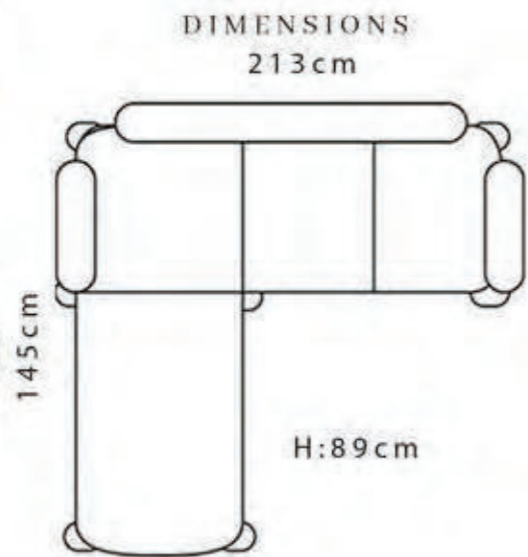

276

85 set

65 set