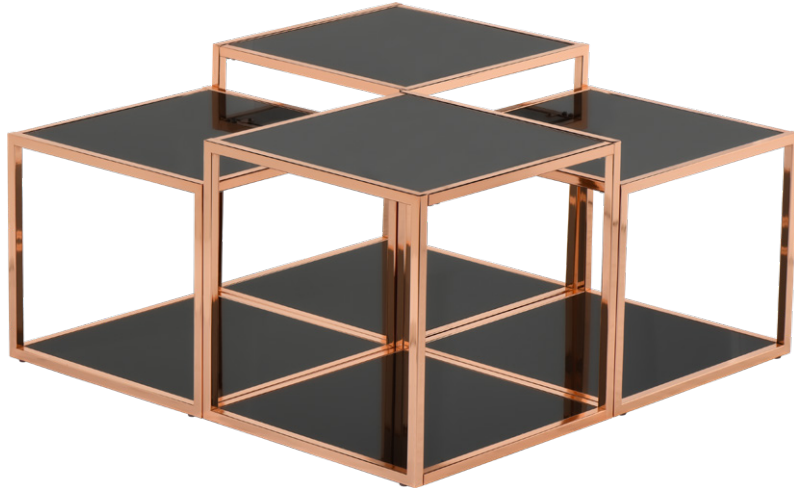

Gold

Füme

Krom

EVEREST MIDDLE COFFEE TABLE

453

Little Coffee Table

50 cm	40 cm

Large Coffee Table