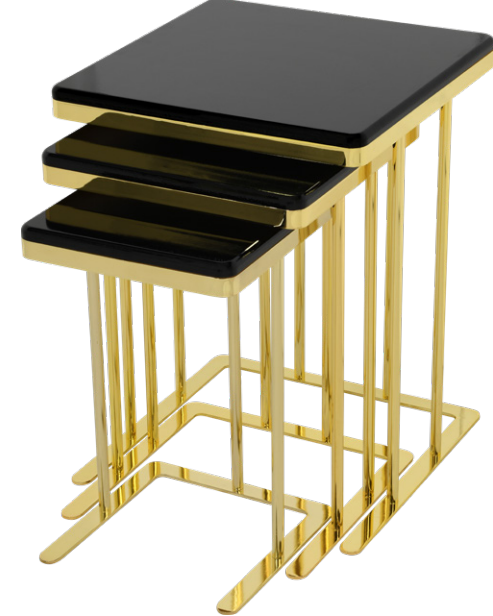

Little Coffee Table

45 cm	50 cm

Medium Coffee Table

45 cm	55 cm

Large Coffee Table

45 cm	60 cm

308

Box Size

		kg	
50x50 cm	14 cm	16,7 kg	0,04 m ³

309

Little Coffee Table

30 cm	48 cm

Medium Coffee Table

37 cm	55 cm

Large Coffee Table

45 cm	63 cm