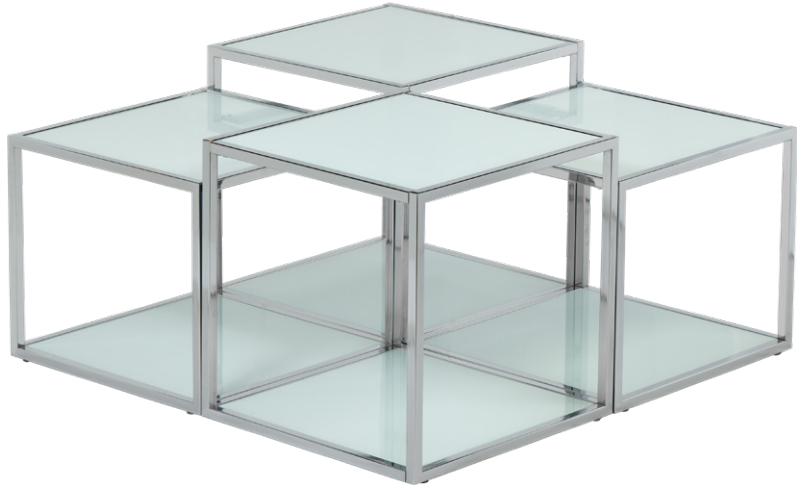

455

Little Coffee Table

50 cm	40 cm